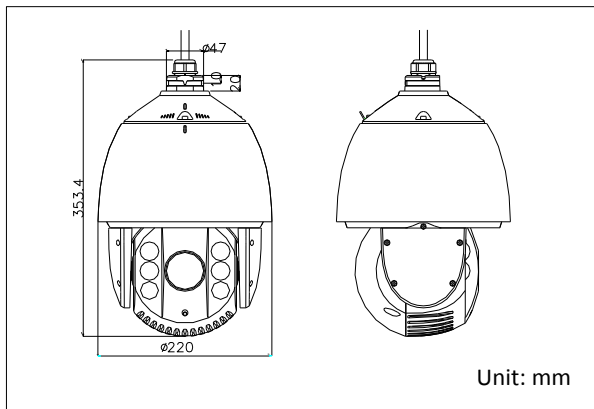

## Specifications

<b>Model</b>	<b>DS-2DE7230IW-AE</b>
<b>Camera Module</b>	
Image Sensor	1/2.8" Progressive Scan CMOS
Min. Illumination	F1.6, AGC On: Color: 0.05 lux, B/W : 0.01lux, 0 lux with IR
Max. Image Resolution	1920 x 1080
Focal Length	4.3-129.0mm, 30x
Digital Zoom	16X
Zoom Speed	Approx.3s(Optical Wide~Tele)
Angle of View	58.3-3.2 degree (Wide~Tele)
Min. Working Distance	10~1,000mm(Wide~Tele)
Aperture Range	F1.6-F5.0
Focus Mode	Auto / Semiautomatic / Manual
DWDR	Support
S / N Ratio	≥ 52dB
Shutter Time	1-1/10,000s
AGC	Auto / Manual
White Balance	Auto / Manual /ATW/Indoor/Outdoor/Daylight lamp/Sodium lamp
Day & Night	IR Cut Filter
Privacy Mask	8 privacy masks programmable
Enhancement	3D DNR, Defog, HLC/BLC
<b>Pan and Tilt</b>	
Range	Pan:360° endless; Tilt: -15°~90°(Auto Flip)
Speed	Pan Manual Speed: 0.1°~160°/s, Pan Preset Speed: 240°/s Tilt Manual Speed: 0.1°~120°/s, Tilt Preset Speed: 200°/s
Number of Preset	300
Patrol	8 patrols, up to 32 presets per patrol
Park Action	Preset / Patrol / Pattern / Pan scan / Tilt scan / Random scan / Frame scan / Panorama scan
Scheduled Task	Auto scan / Frame scan / Random scan / Patrol / Pattern / Preset / Panorama scan / Tilt scan / Dome reboot / Dome adjust / Aux output
<b>Features</b>	
Detection	Intrusion detection, Line crossing detection, Audio exception detection, Motion detection
ROI encoding	Support
<b>Infrared</b>	
IR Distance	Up to 150m
IR Intensity	Automatically adjusted, depending on the zoom ratio

## Dimensions